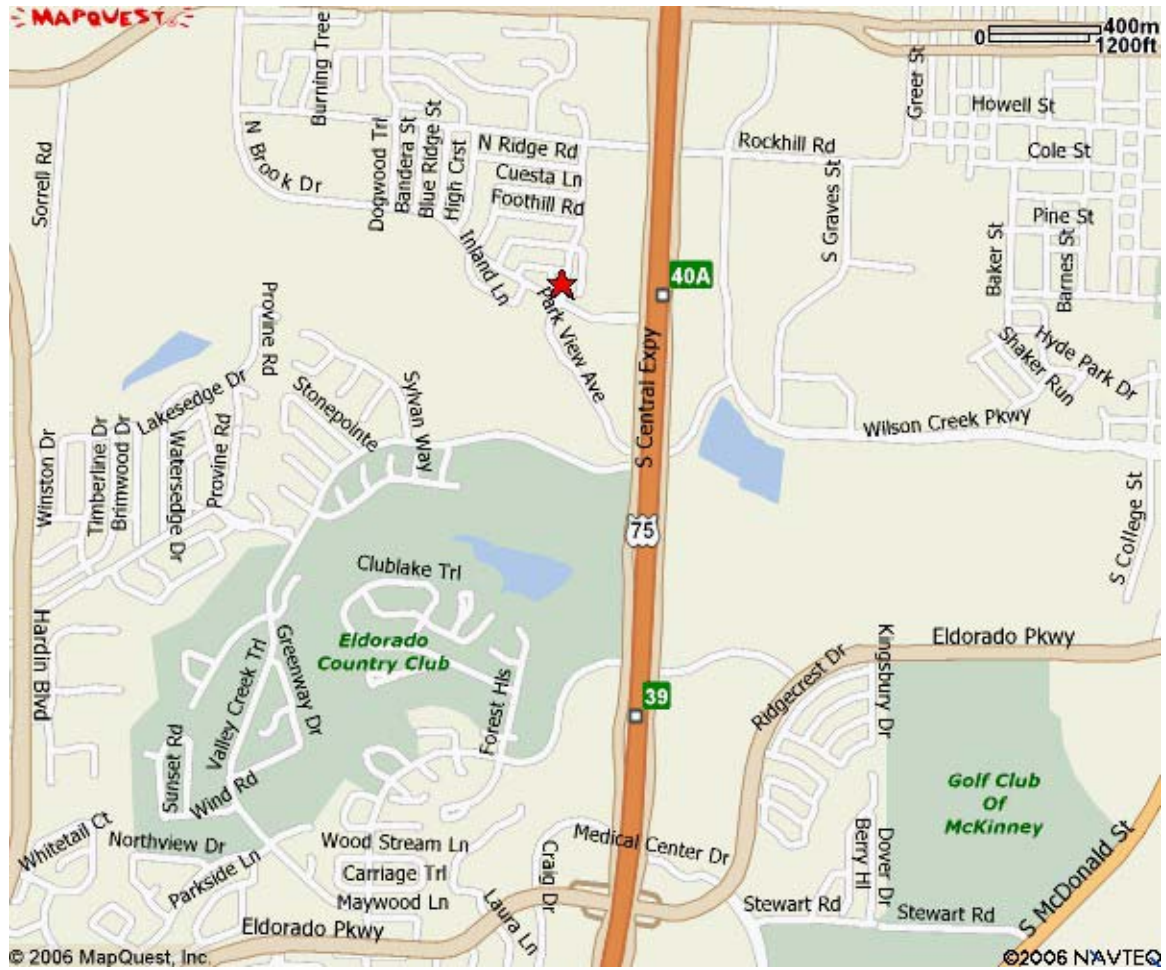

Directions to Al Ruschhaupt Soccer Complex

Driving Directions

1. Start out going NORTH onto N CENTRAL EXPY/US-75 N.
5. Take EXIT 39 toward ELDORADO PKWY. (0.28 miles)
6. Stay STRAIGHT to go onto S CENTRAL EXPY/US-75 N. (1.13 miles)
7. Turn LEFT onto PARK VIEW AVE. (0.48 miles)
8. End at [868-899] Park View Dr McKinney, TX 75070 US