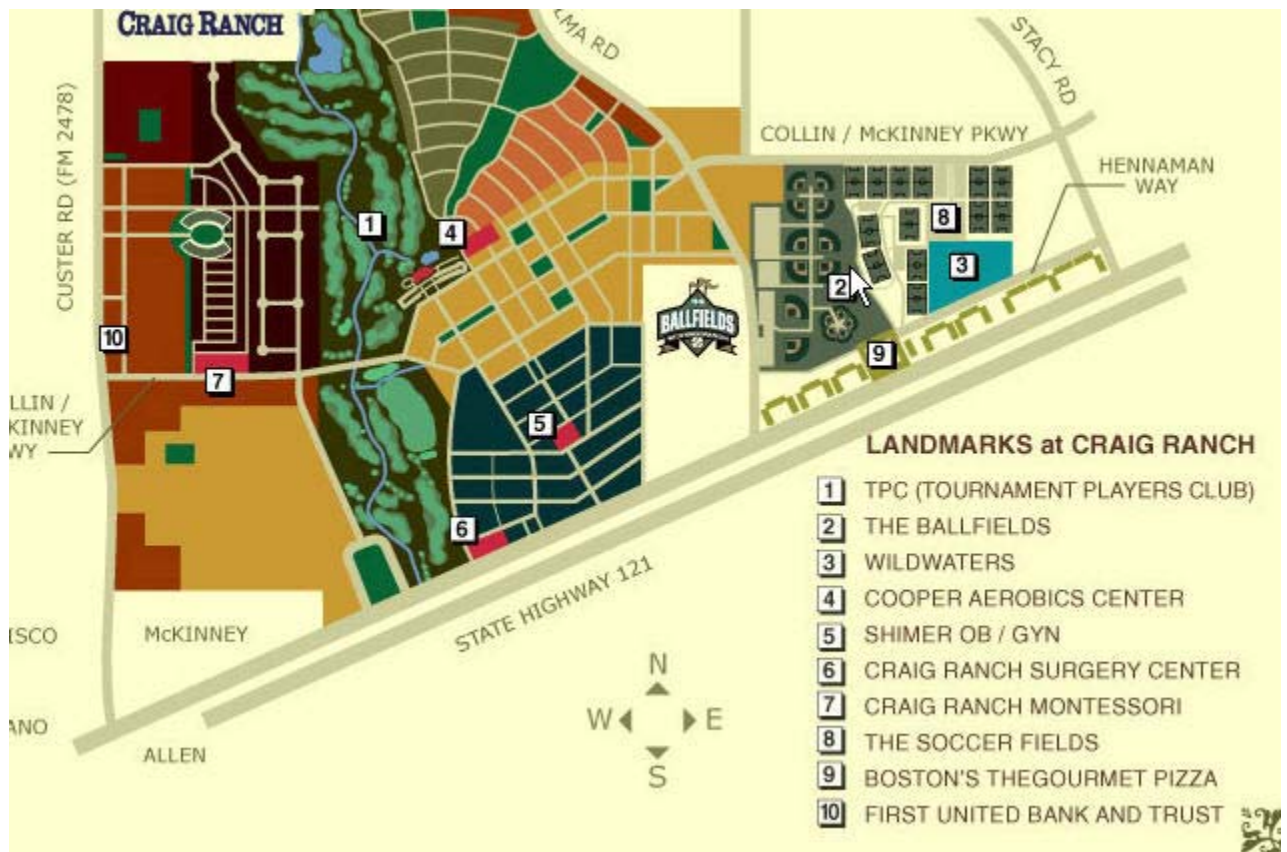

Directions to Craig Ranch

Directions To McKinney Soccer Fields at Craig Ranch

From the South - Get on Central Expressway (Hwy 75) northbound.

Take Stacy Rd./FM 2786 (Exit 37) West 2.3 miles to SH 121. Turn left on SH 121 and go to the next stop light, which is Alma Rd. Turn right on Alma Rd. and go .2 miles to Hanneman Way. Turn right and go past the baseball fields .3 miles to the soccer complex entrance.

From the North – Get on Hwy 75 (becomes Central Expressway) southbound.

Take SH 121 South (Exit 38A) West for 4 miles to Alma Rd. Turn right on Alma and go .2 mile to Hanneman Way. Turn right and go .3 mile (past the baseball fields) to the soccer complex entrance.

If you are headed East on SH 121, Alma Rd. is the next stop light after Custer Rd. Turn left on Alma Rd. and go .2 mile to Hanneman Way. Turn right and go .3 mile (past the baseball fields) to the soccer complex entrance.

Craig Ranch