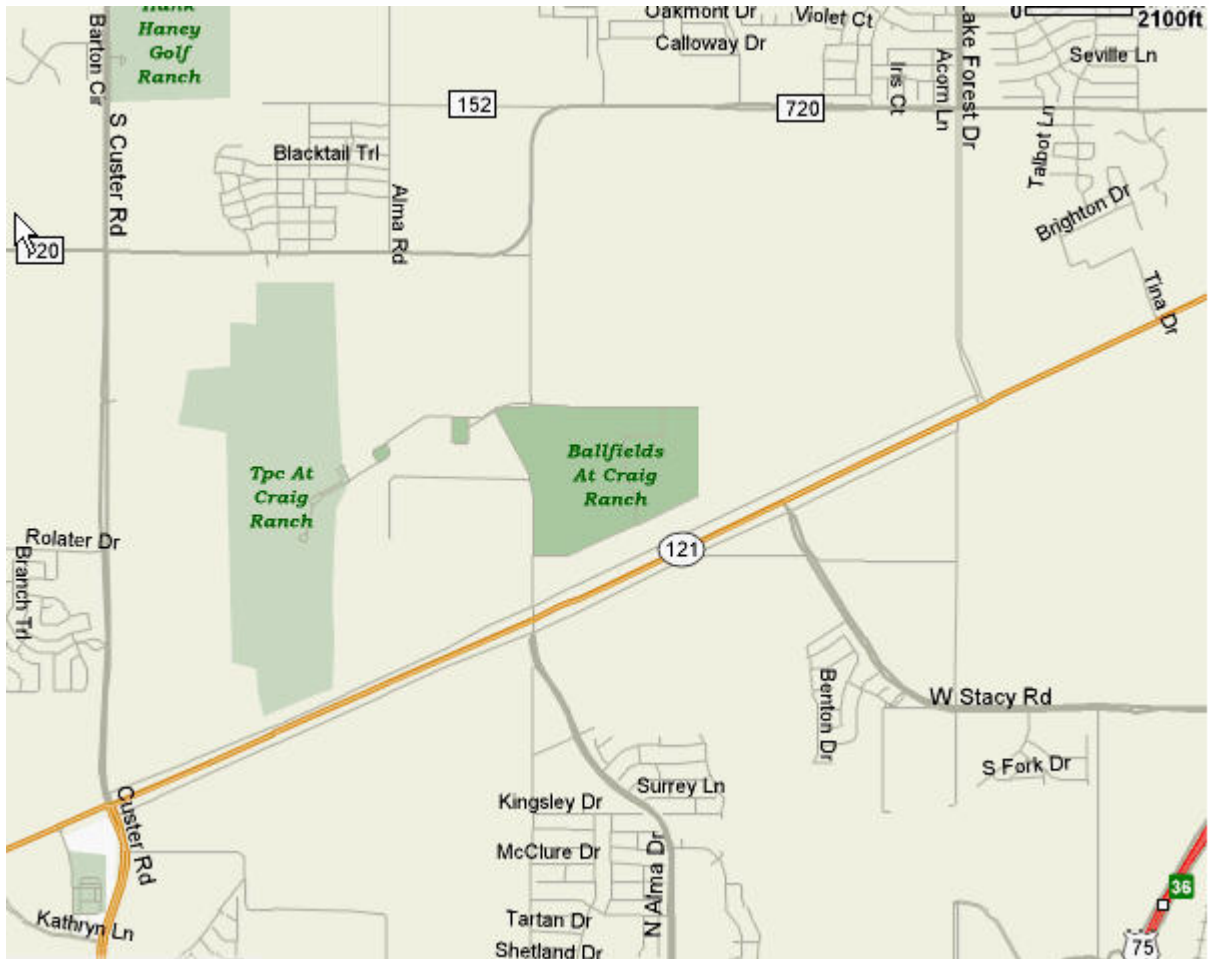

Directions to Craig Ranch

Directions To McKinney Soccer Fields at Craig Ranch

From the South - Get on Central Expressway (Hwy 75) northbound.

Take Stacy Rd./FM 2786 (Exit 37) West 2.3 miles to SH 121. Turn left on SH 121 and go to the next stop light, which is Alma Rd. Turn right on Alma Rd. and go .2 miles to Hanneman Way. Turn right and go past the baseball fields .3 miles to the soccer complex entrance.

From the North – Get on Hwy 75 (becomes Central Expressway) southbound.

Take SH 121 South (Exit 38A) West for 4 miles to Alma Rd. Turn right on Alma and go .2 mile to Hanneman Way. Turn right and go .3 mile (past the baseball fields) to the soccer complex entrance.

If you are headed East on SH 121, Alma Rd. is the next stop light after Custer Rd. Turn left on Alma Rd. and go .2 mile to Hanneman Way. Turn right and go .3 mile (past the baseball fields) to the soccer complex entrance.