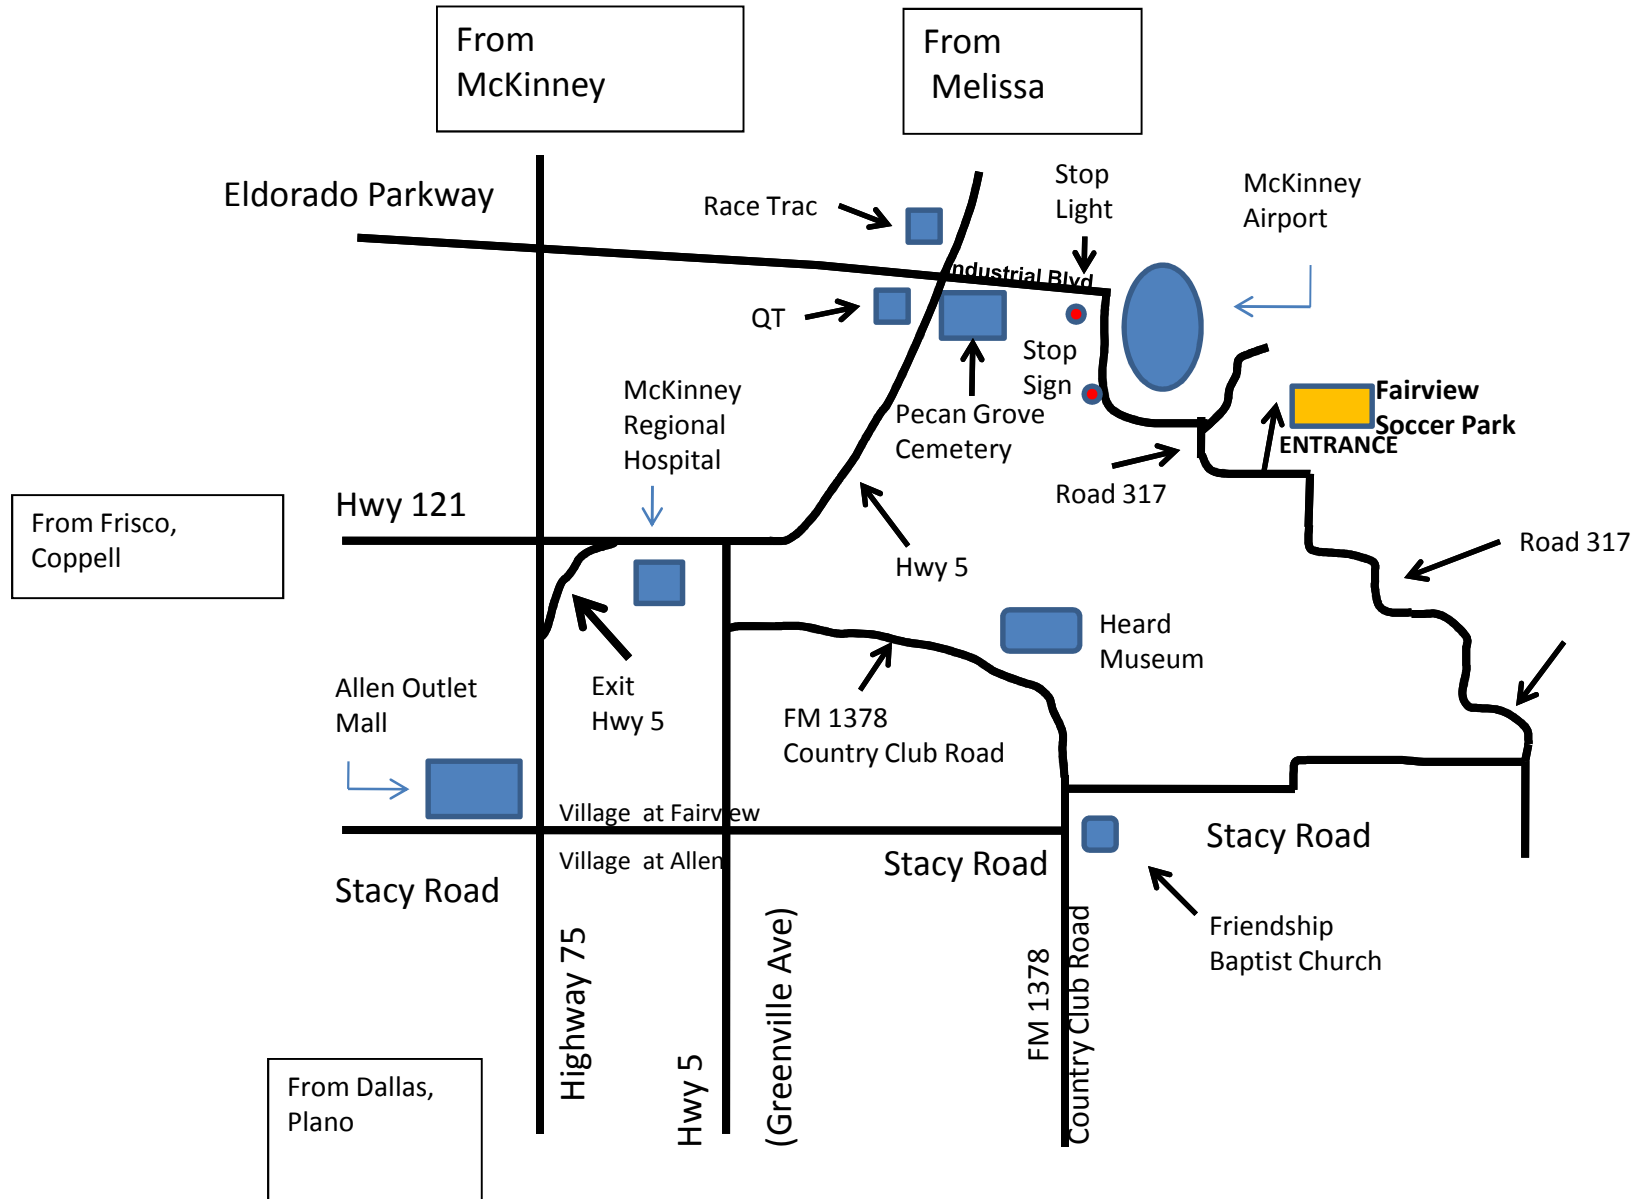

Map to Fairview Soccer Park

3761 County Road 317, McKinney, Texas 75069 (south of McKinney Airport)