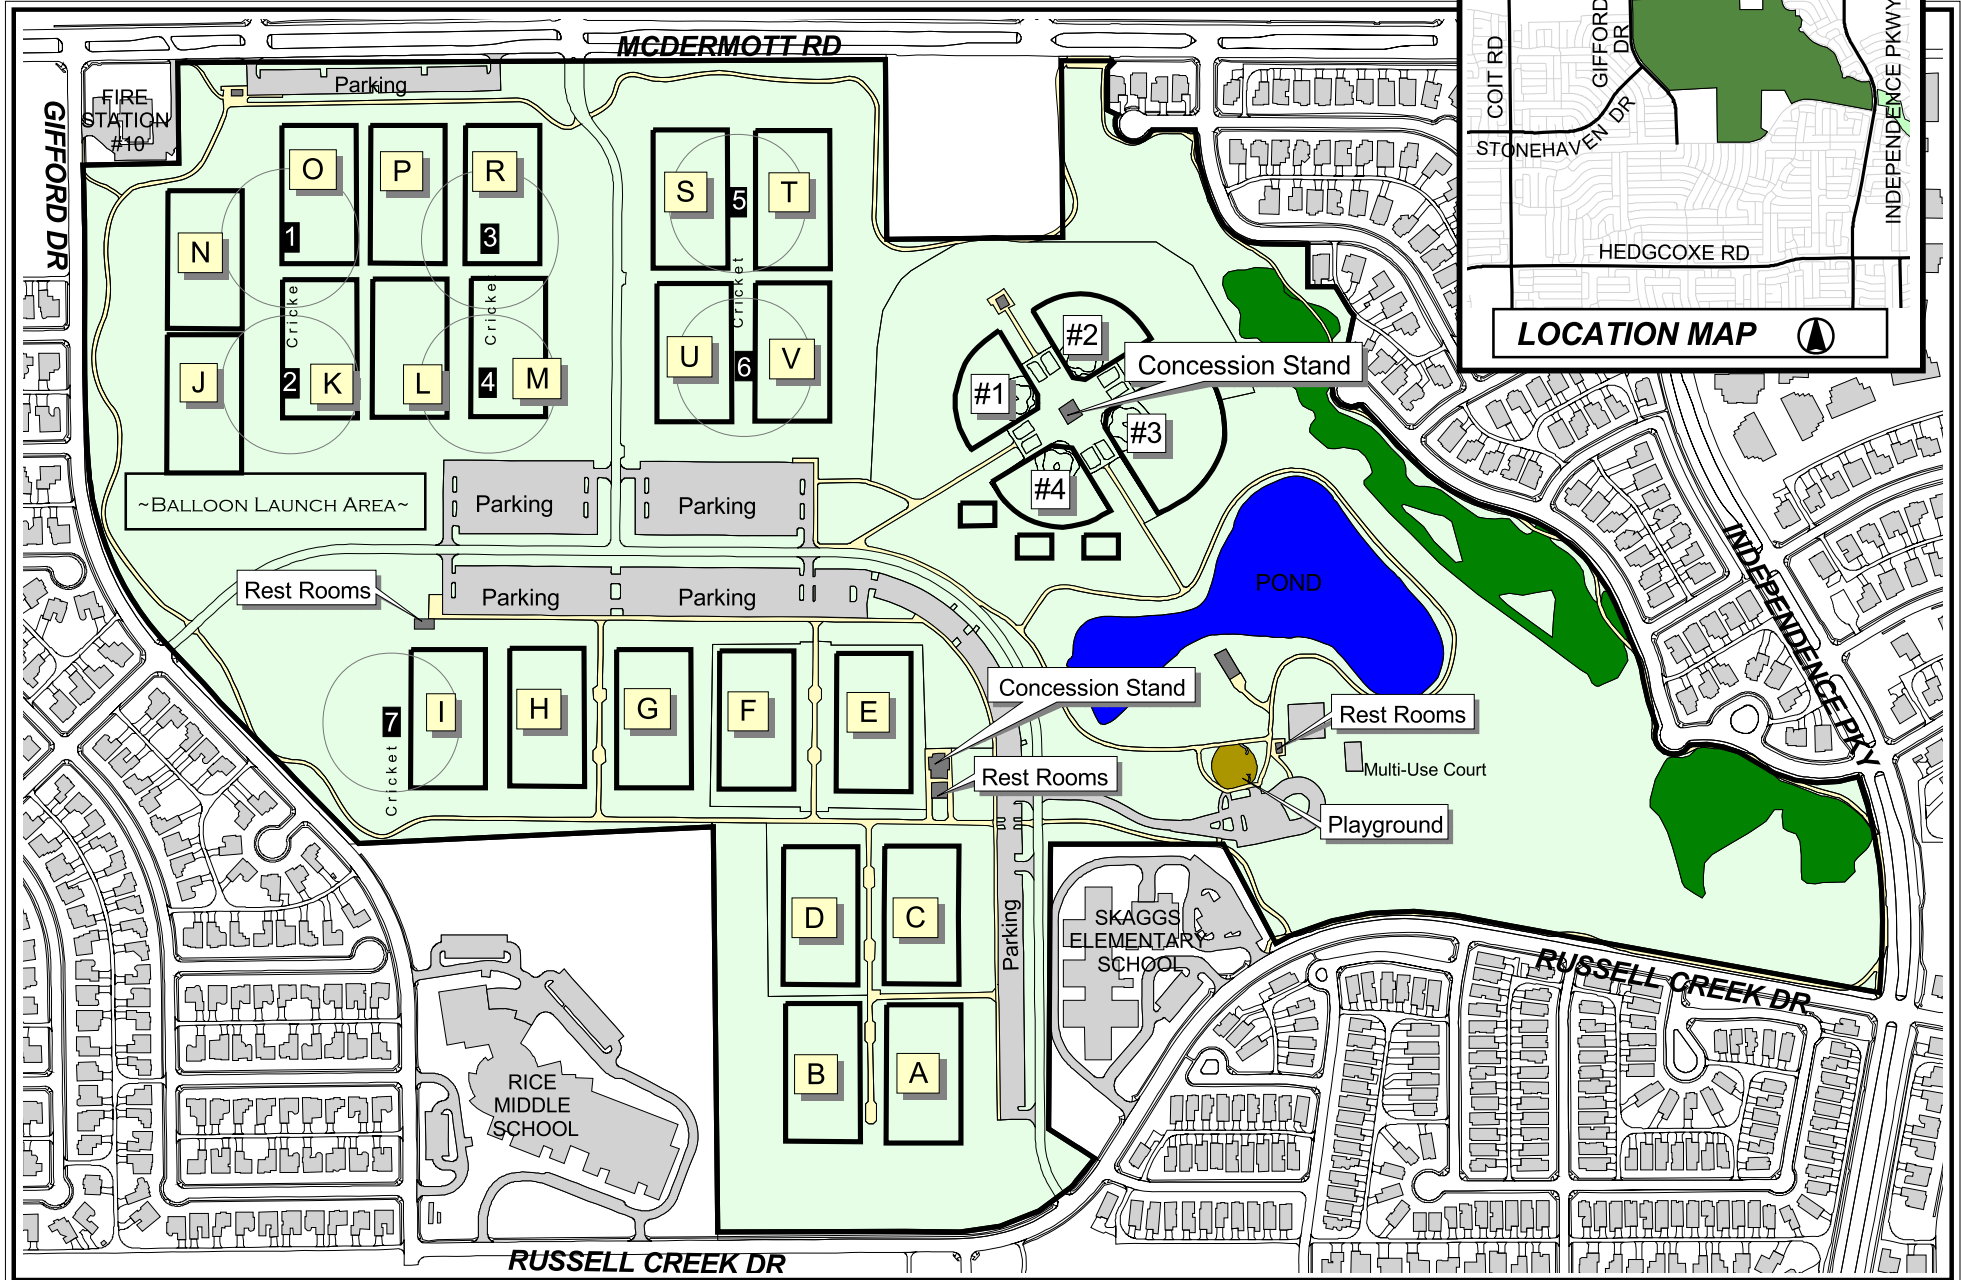

Russell Creek Park

3500 McDermott Road

c:\Athletics_2007\aprs\russell_creek_07.apr Tina B. 7-25-07

*Note: This map is for abstract purposes only. Map is void after Sept 4, 2007

* Field use by schedule or reservation only.

500 0 500 Feet