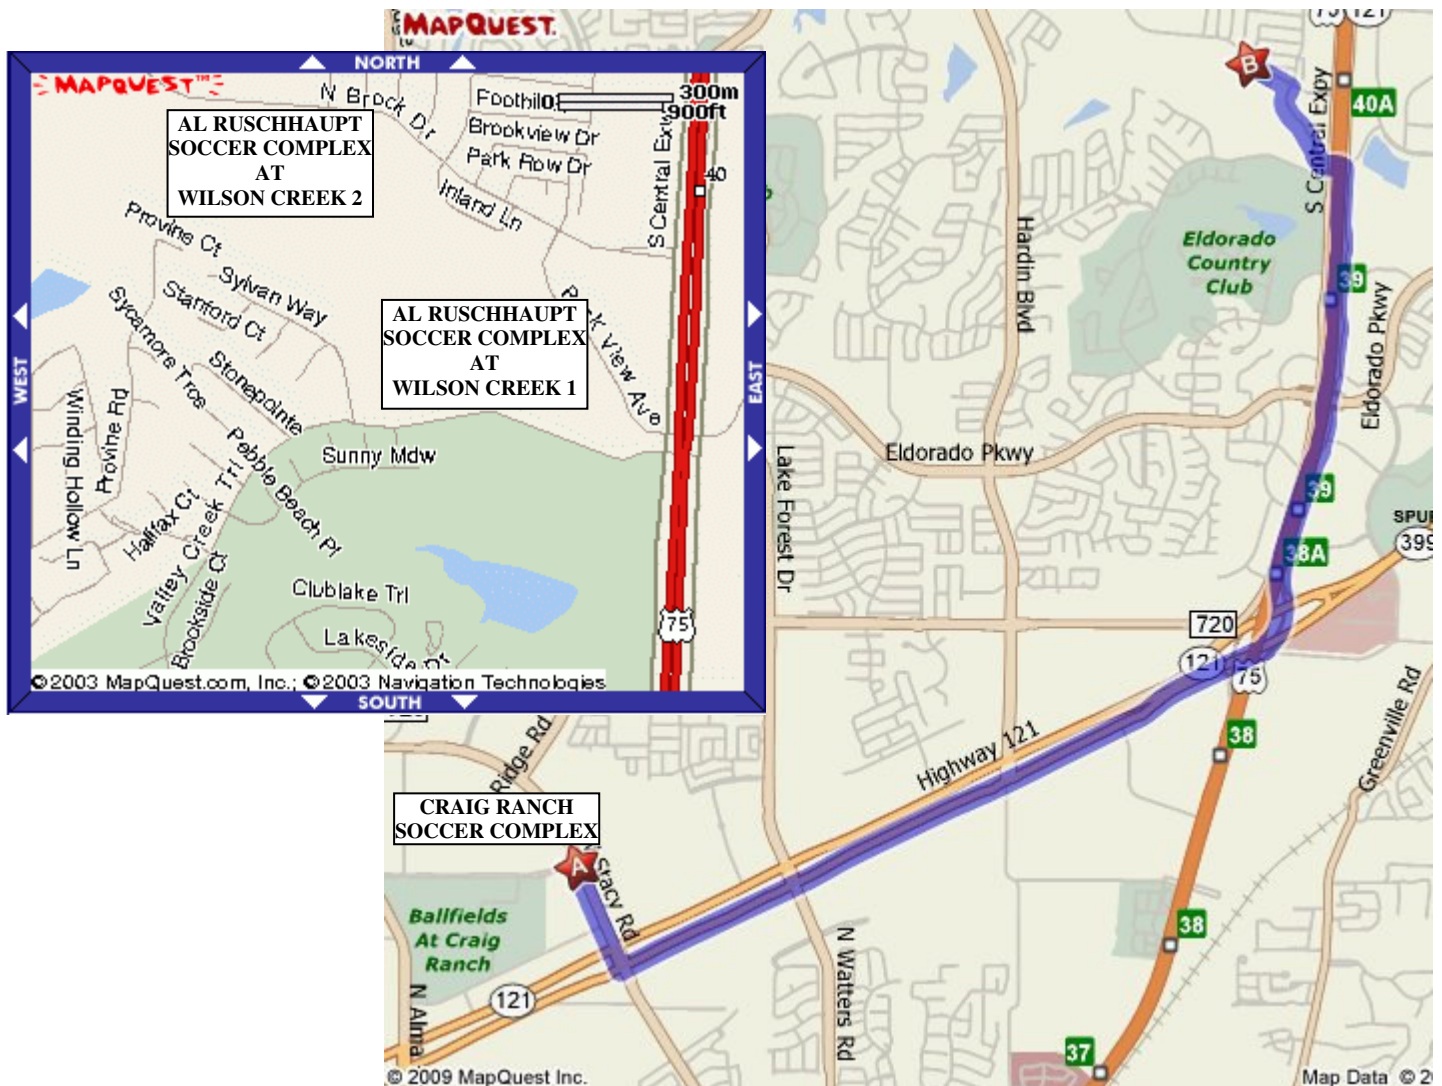

Directions to Field Complex at Al Ruschhaupt AT WILSON CREEK 2

FROM CRAIG RANCH SOCCER COMPLEX

N Brook Dr and Inland Ln., McKinney Parkway, McKinney, TX 75070

- A From Stacy Rd and Highway 121 North, .
- Turn LEFT onto TX-121 N/HIGHWAY 121.
 - Continue to follow TX-121 N.
 - Merge onto US-75 N(Central Expwy.)/TX-121 N via the ramp on the LEFT toward SHERMAN.
 - Take EXIT 39 ELDORADO PKWY.
 - Stay STRAIGHT on the frontage road of S CENTRAL EXPY/US-75 N.
 - Turn LEFT onto PARK VIEW AVE.
 - o Continue on PARK VIEW AVE to N BROOK DR.,
 - o Continue PAST the first entrance to AL RUSCHHAUPT SOCCER COMPLEX at WILSON CREEK 1.
 - Turn LEFT onto N BROOK DR.
 - o Continue through the 4-way stop at Inland Lane
 - o Continue on N BROOK DR.
- B End at N BROOK DR and the entrance to AL RUSCHHAUPT SOCCER COMPLEX at WILSON CREEK 2 on your LEFT.